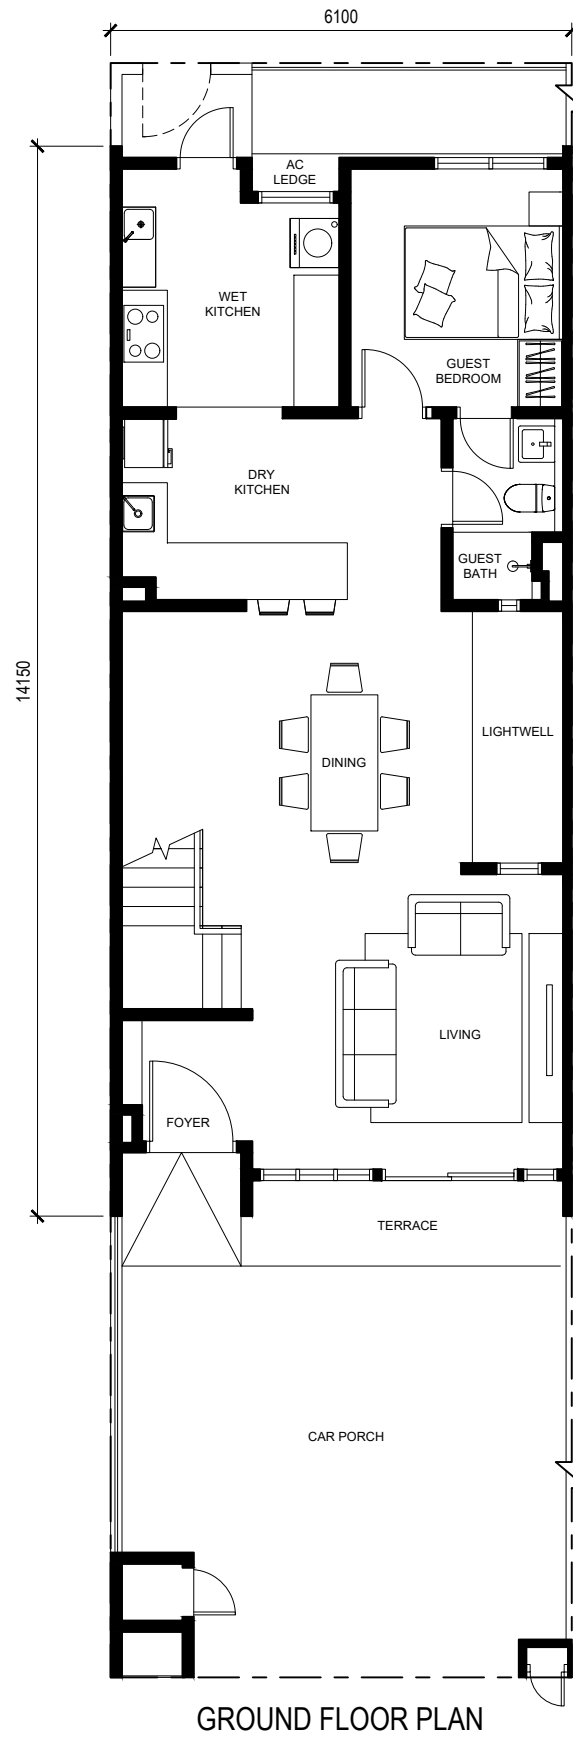

TYPE 2E

20' X 70'
1944.39 SQFT
4 BEDROOMS
4 BATHS

GROUND FLOOR PLAN

FIRST FLOOR PLAN