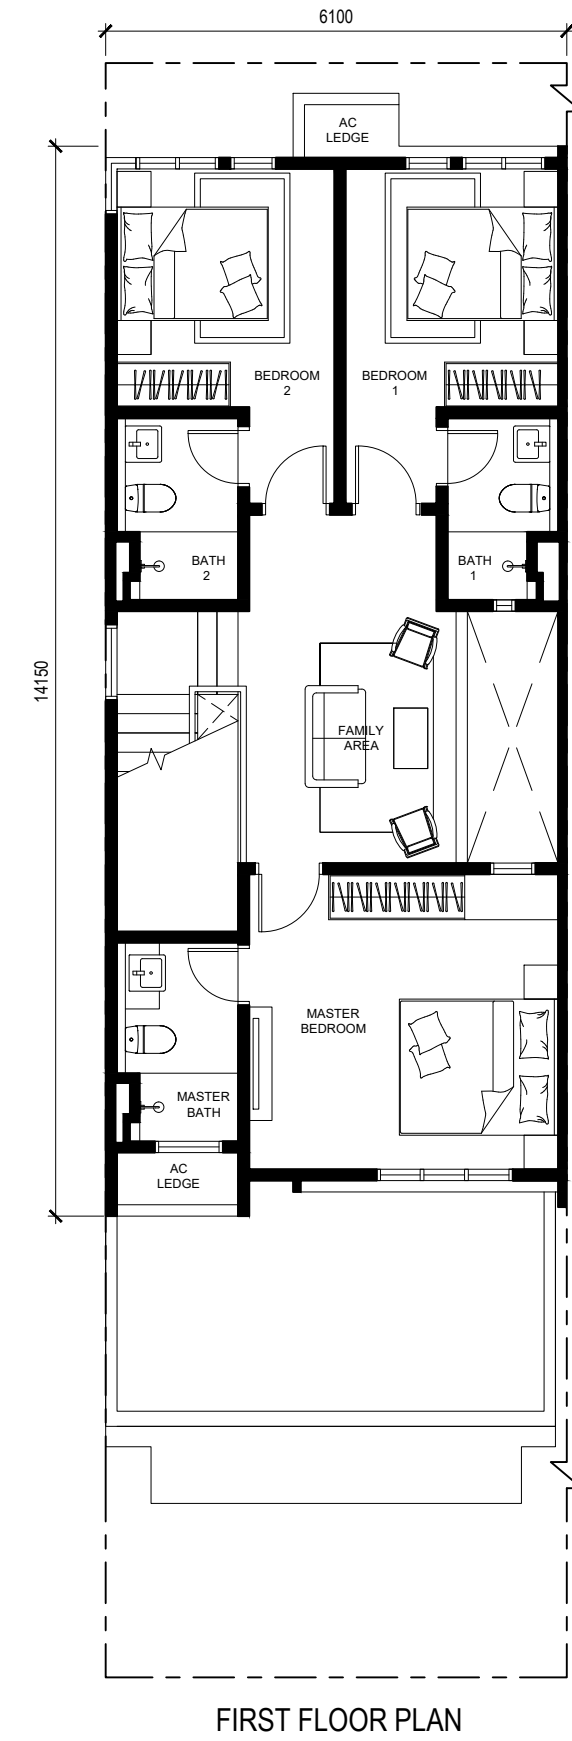

TYPE 2E

20' X 70'
1944.39 SQFT
4 BEDROOMS
4 BATHS

GROUND FLOOR PLAN

FIRST FLOOR PLAN