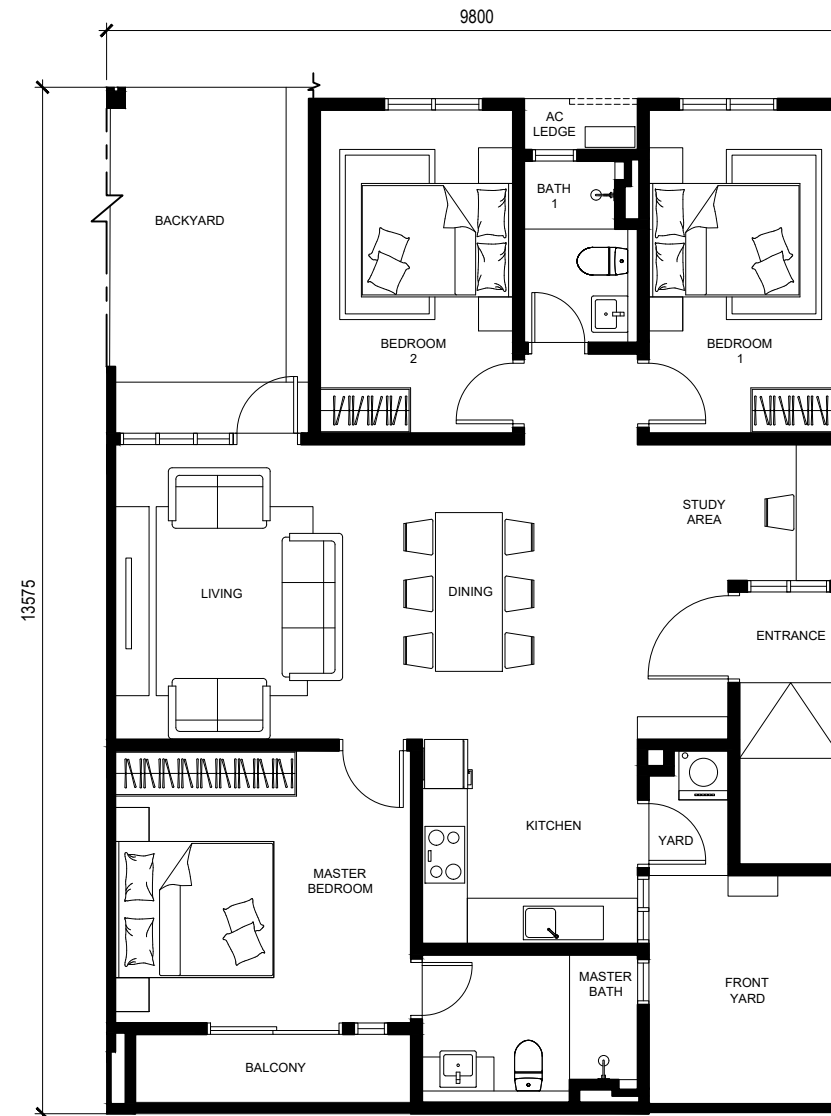

TYPE 3A

36' X 70'
1392.96 SQFT
3 BEDROOMS
2 BATHS

GROUND FLOOR PLAN